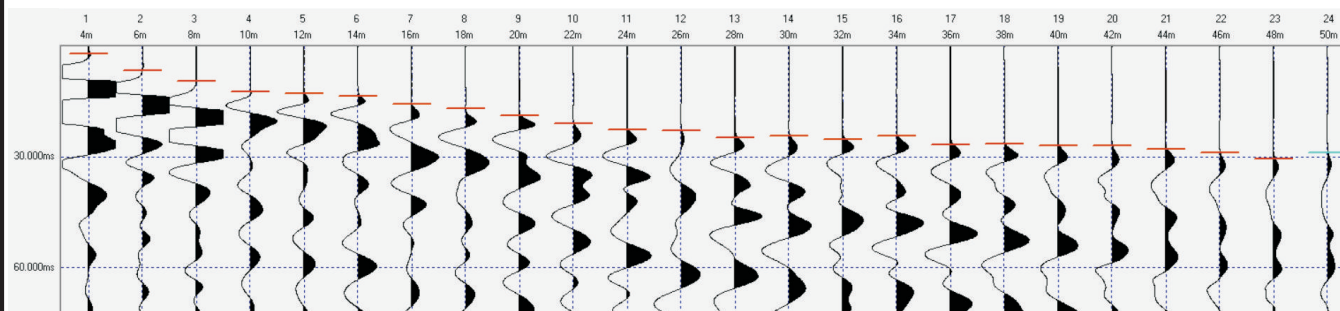

robustness **quality** **price**

www.sara.pg.it

contact us at: info@sara.pg.it
or by telephone: +39 075 5051014

Weak motion sensor and
microtremor (HVSR)
Nodal systems - Terrabot

Geophysical exploration software

DoReMi - digital telemetry exploration seismograph

robustness quality price