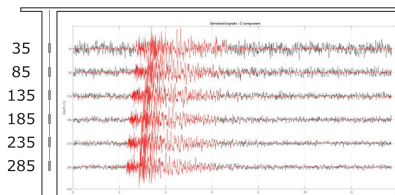

Strong motion

Seismic stations

Modal analysis

Strong motion network - Turkey

Borehole seismic array

Broad band seismometers:

- observatory grade
- compact
- borehole

SARA electronic instruments s.r.l.
your reliable and friendly partner in
earthquake monitoring and
geophysical exploration

DoReMi - digital telemetry exploration seismograph

robustness quality price