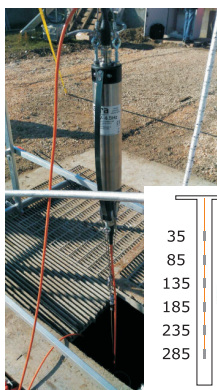

Strong motion

Seismic stations

Modal analysis

Strong motion network - Turkey

Borehole seismic array

Broad band seismometers:

- observatory grade
- compact
- borehole

SARA electronic instruments s.r.l.
your reliable and friendly partner in
earthquake monitoring and
geophysical exploration