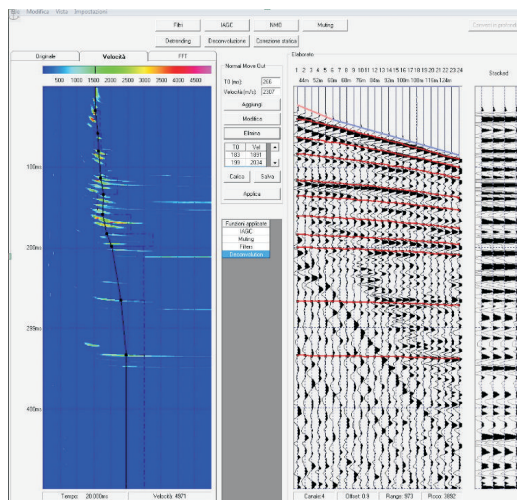

Strong motion

Seismic stations

Modal analysis

Strong motion network - Turkey

Borehole seismic array

Broad band seismometers:

- observatory grade
- compact
- borehole

SARA electronic instruments s.r.l.
your reliable and friendly partner in
earthquake monitoring and
geophysical exploration

robustness **quality** **price**

www.sara.pg.it

contact us at: info@sara.pg.it
or by telephone: +39 075 5051014

Weak motion sensor and
microtremor (HVSR)
Nodal systems - Terrabot

Geophysical exploration software

DoReMi - digital telemetry exploration seismograph

robustness quality price