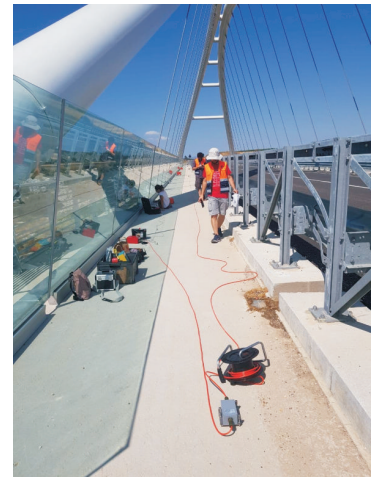

Strong motion

Seismic stations

Modal analysis

Strong motion network - Turkey

Borehole seismic array

Broad band seismometers:

- observatory grade
- compact
- borehole

SARA electronic instruments s.r.l.
your reliable and friendly partner in
earthquake monitoring and
geophysical exploration