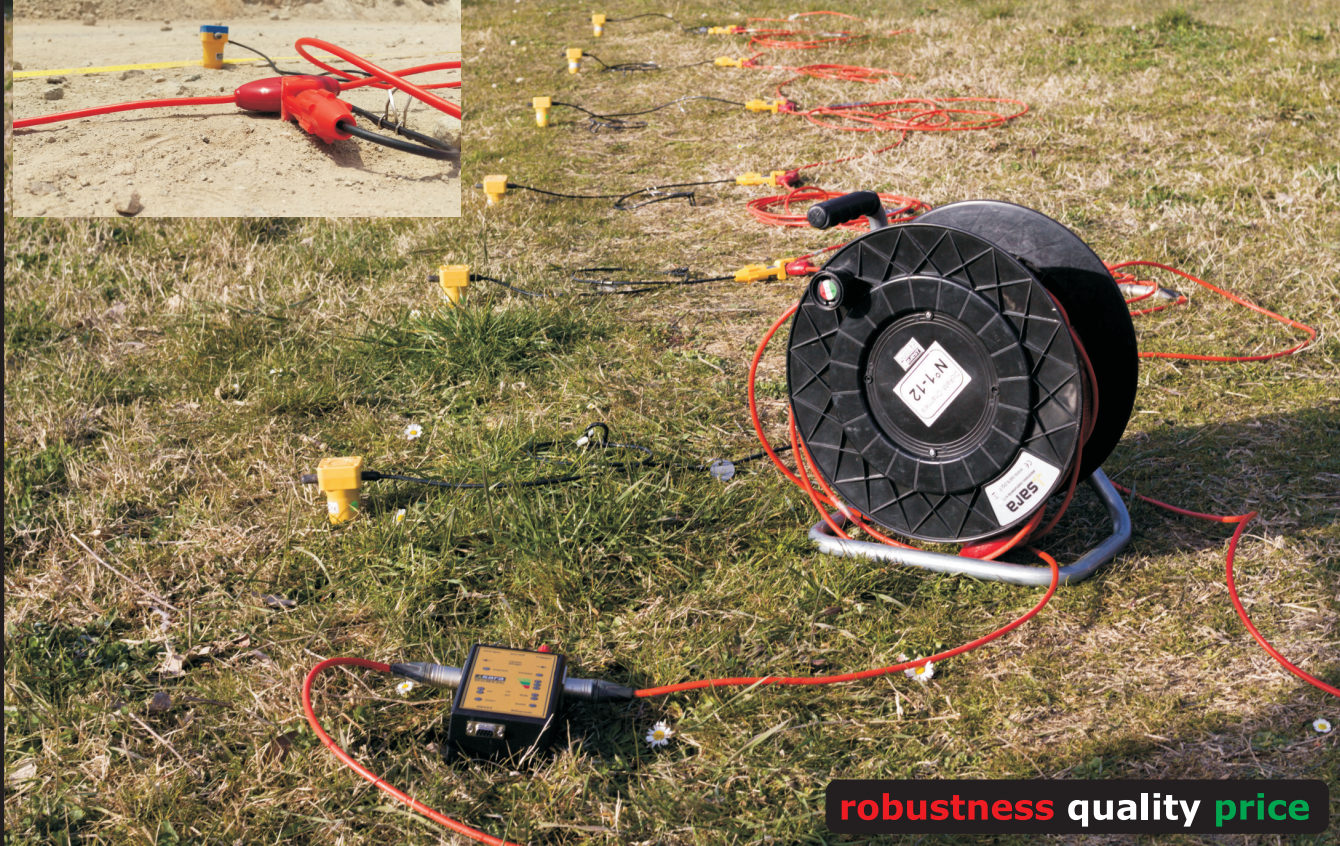

www.sara.pg.it

contact us at: info@sara.pg.it
or by telephone: +39 075 5051014

robustness quality price